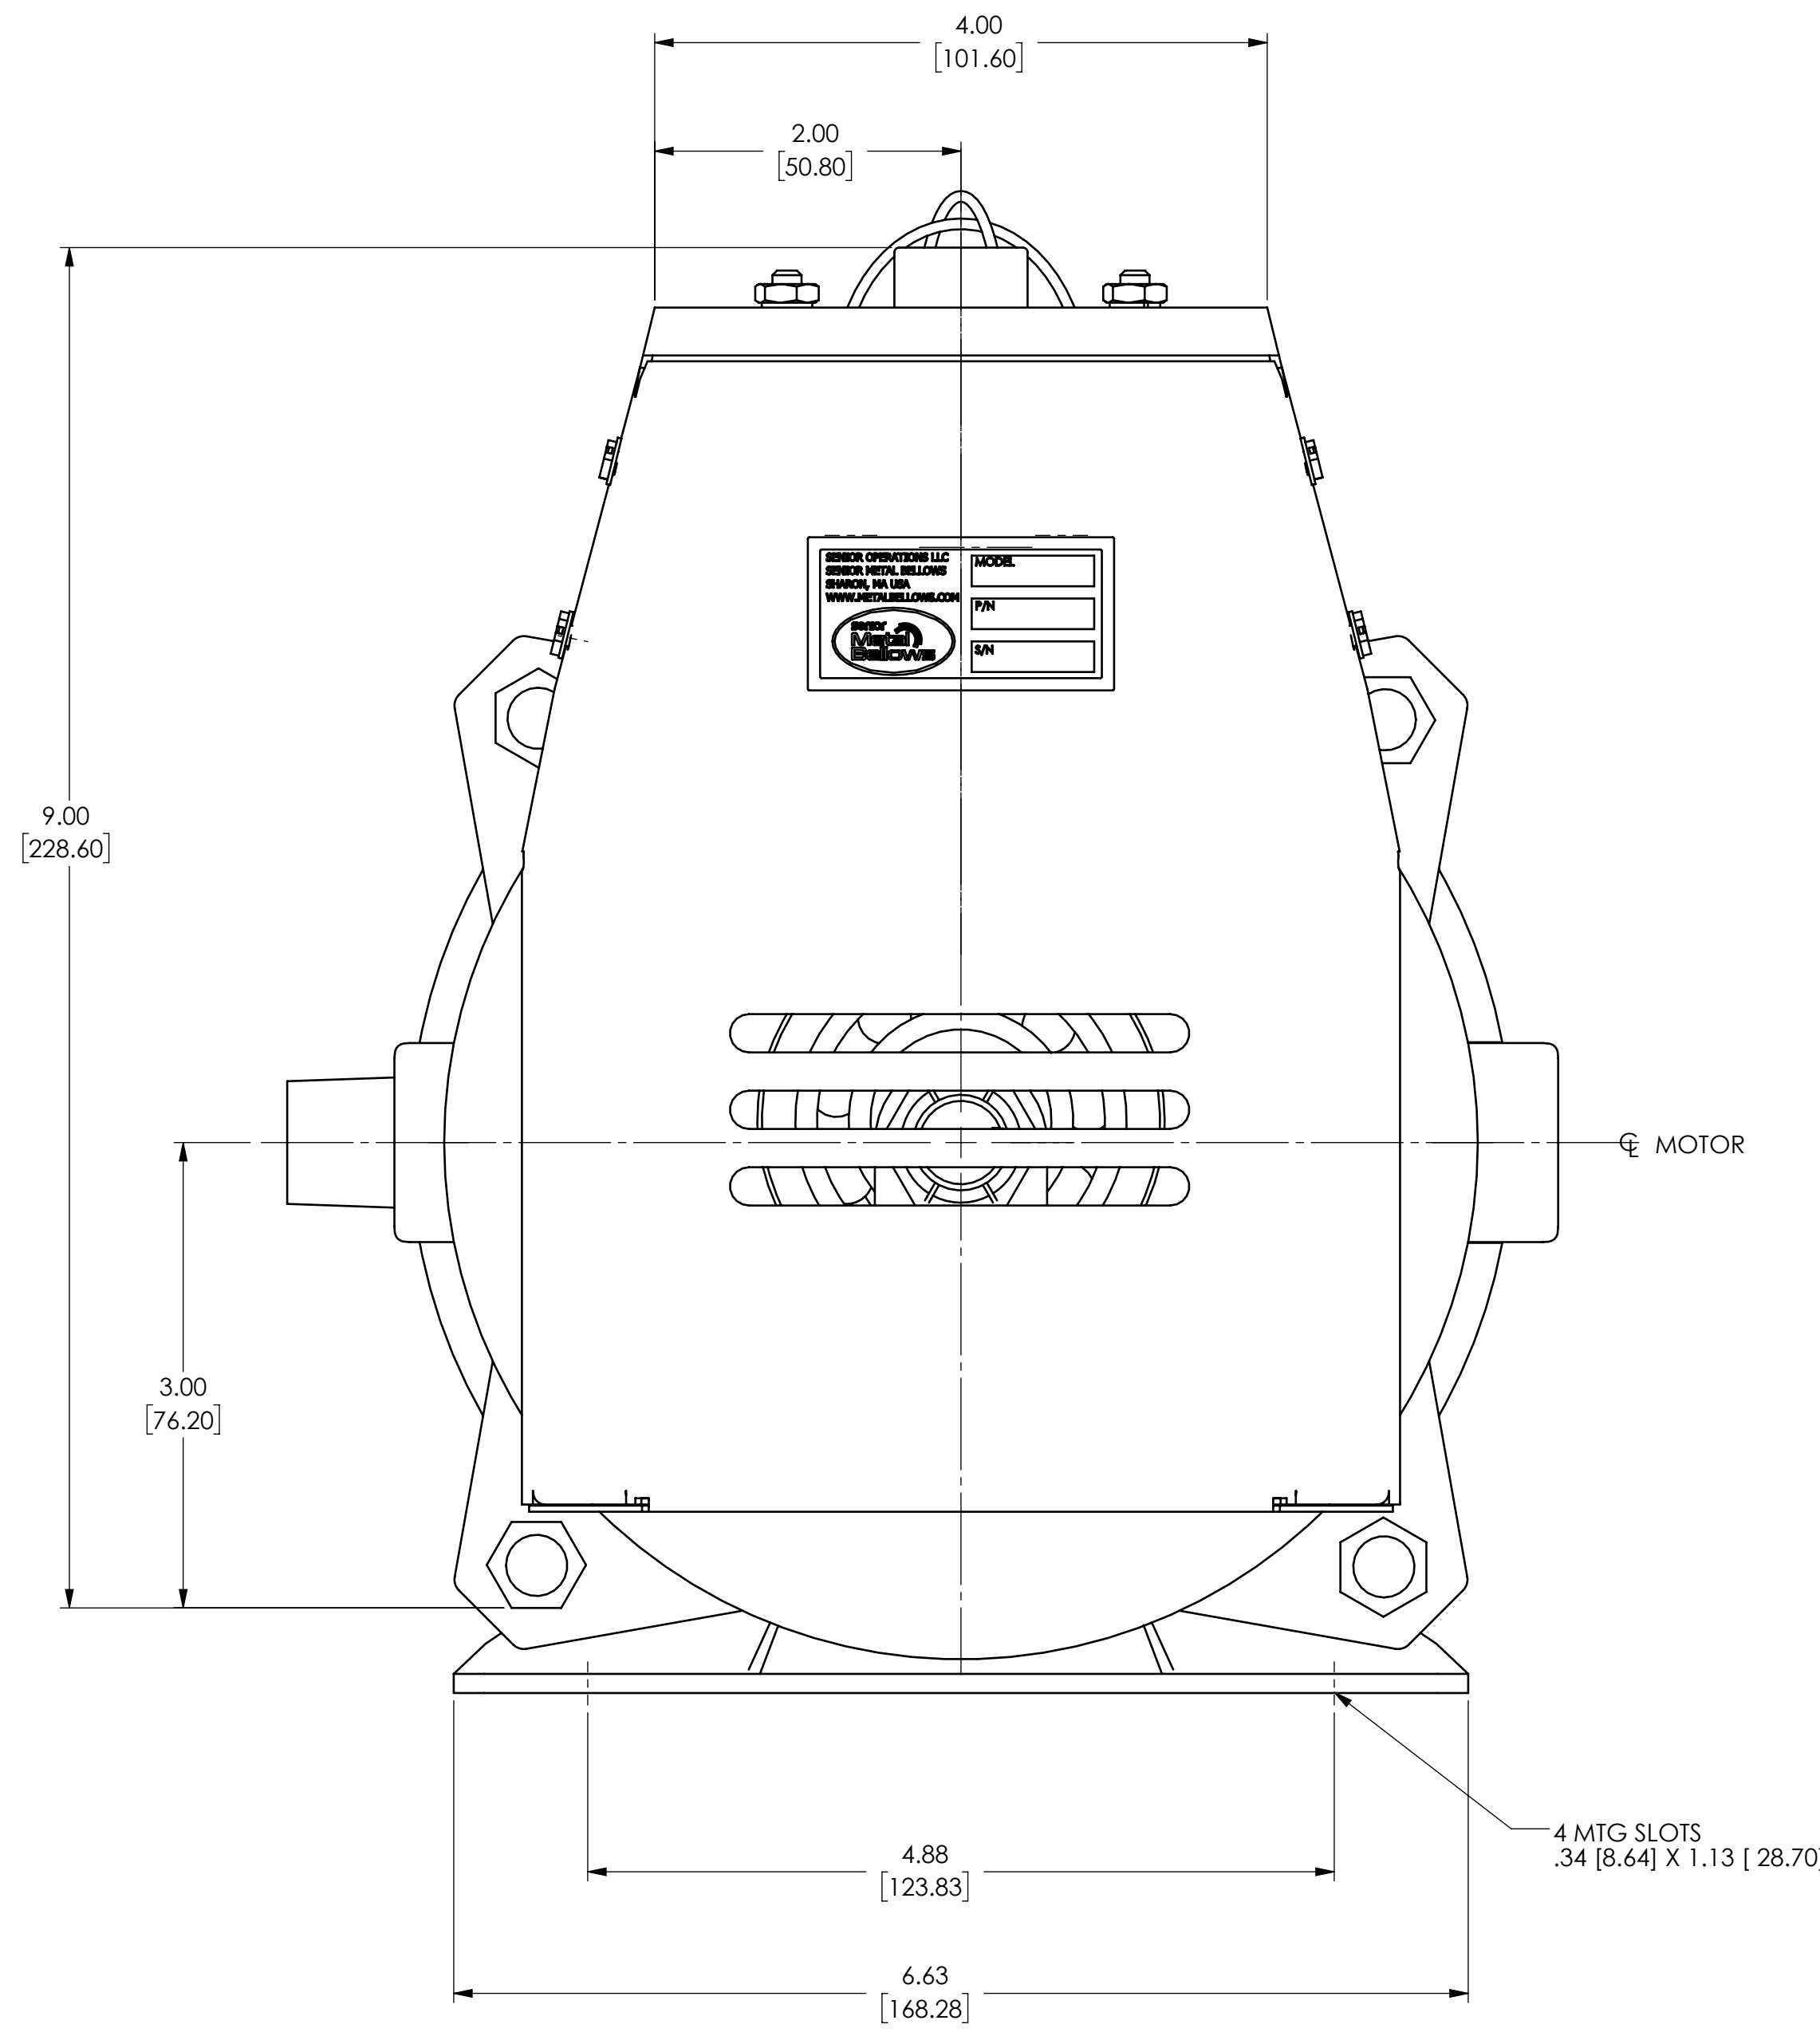

INFORMATION IN THIS DRAWING IS PROVIDED FOR REFERENCE ONLY

		METAL BELLOWS 1075 PROVIDENCE HIGHWAY SHARON, MA 02067
TITLE PUMP ASSY, MB-302 XP SALES DRAWING		
SIZE E	CAGE CODE 07649	MODEL NO. MB-302 XP
SCALE 1:1	REF PART NO. 29678M1	SHEET 1 OF 1