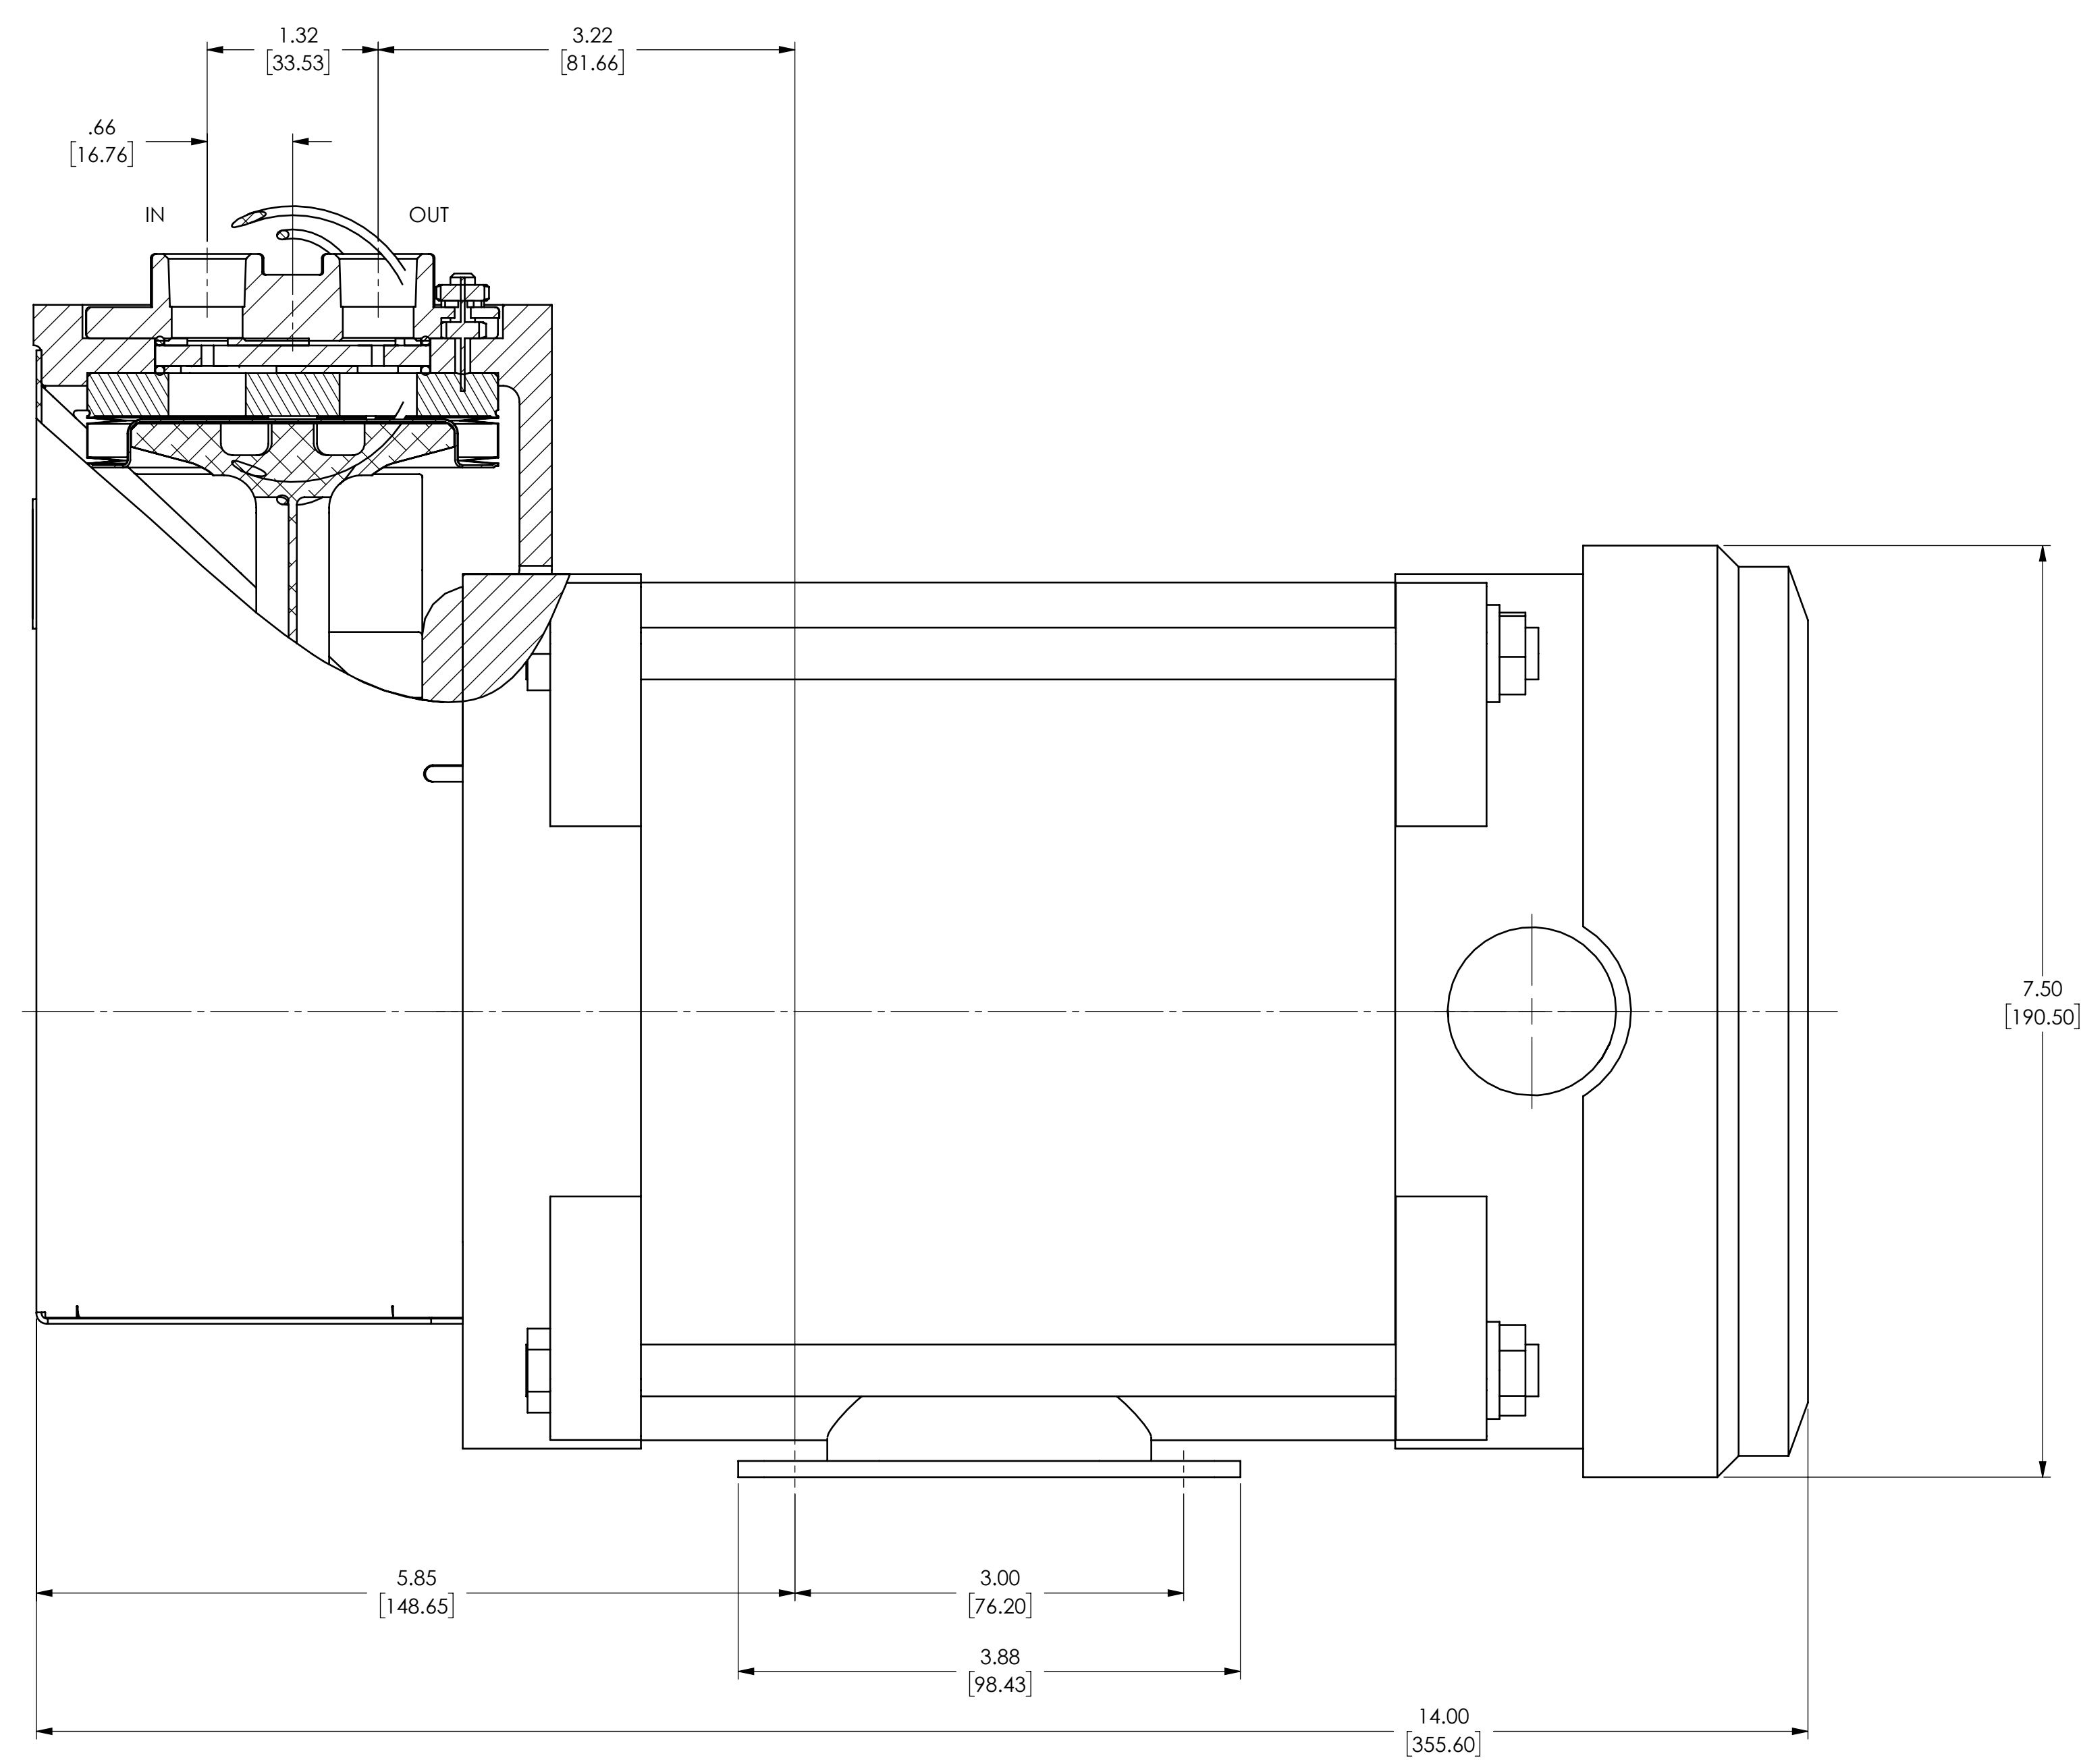

INFORMATION IN THIS DRAWING IS PROVIDED FOR REFERENCE ONLY

		METAL BELLOWS 1075 PROVIDENCE HIGHWAY SHARON, MA 02067
TITLE PUMP ASSY, MB-302 XP SALES DRAWING		
SIZE E	CAGE CODE 07649	MODEL NO. MB-302 XP
SCALE 1:1	REF PART NO. 29678M1	SHEET 1 OF 1