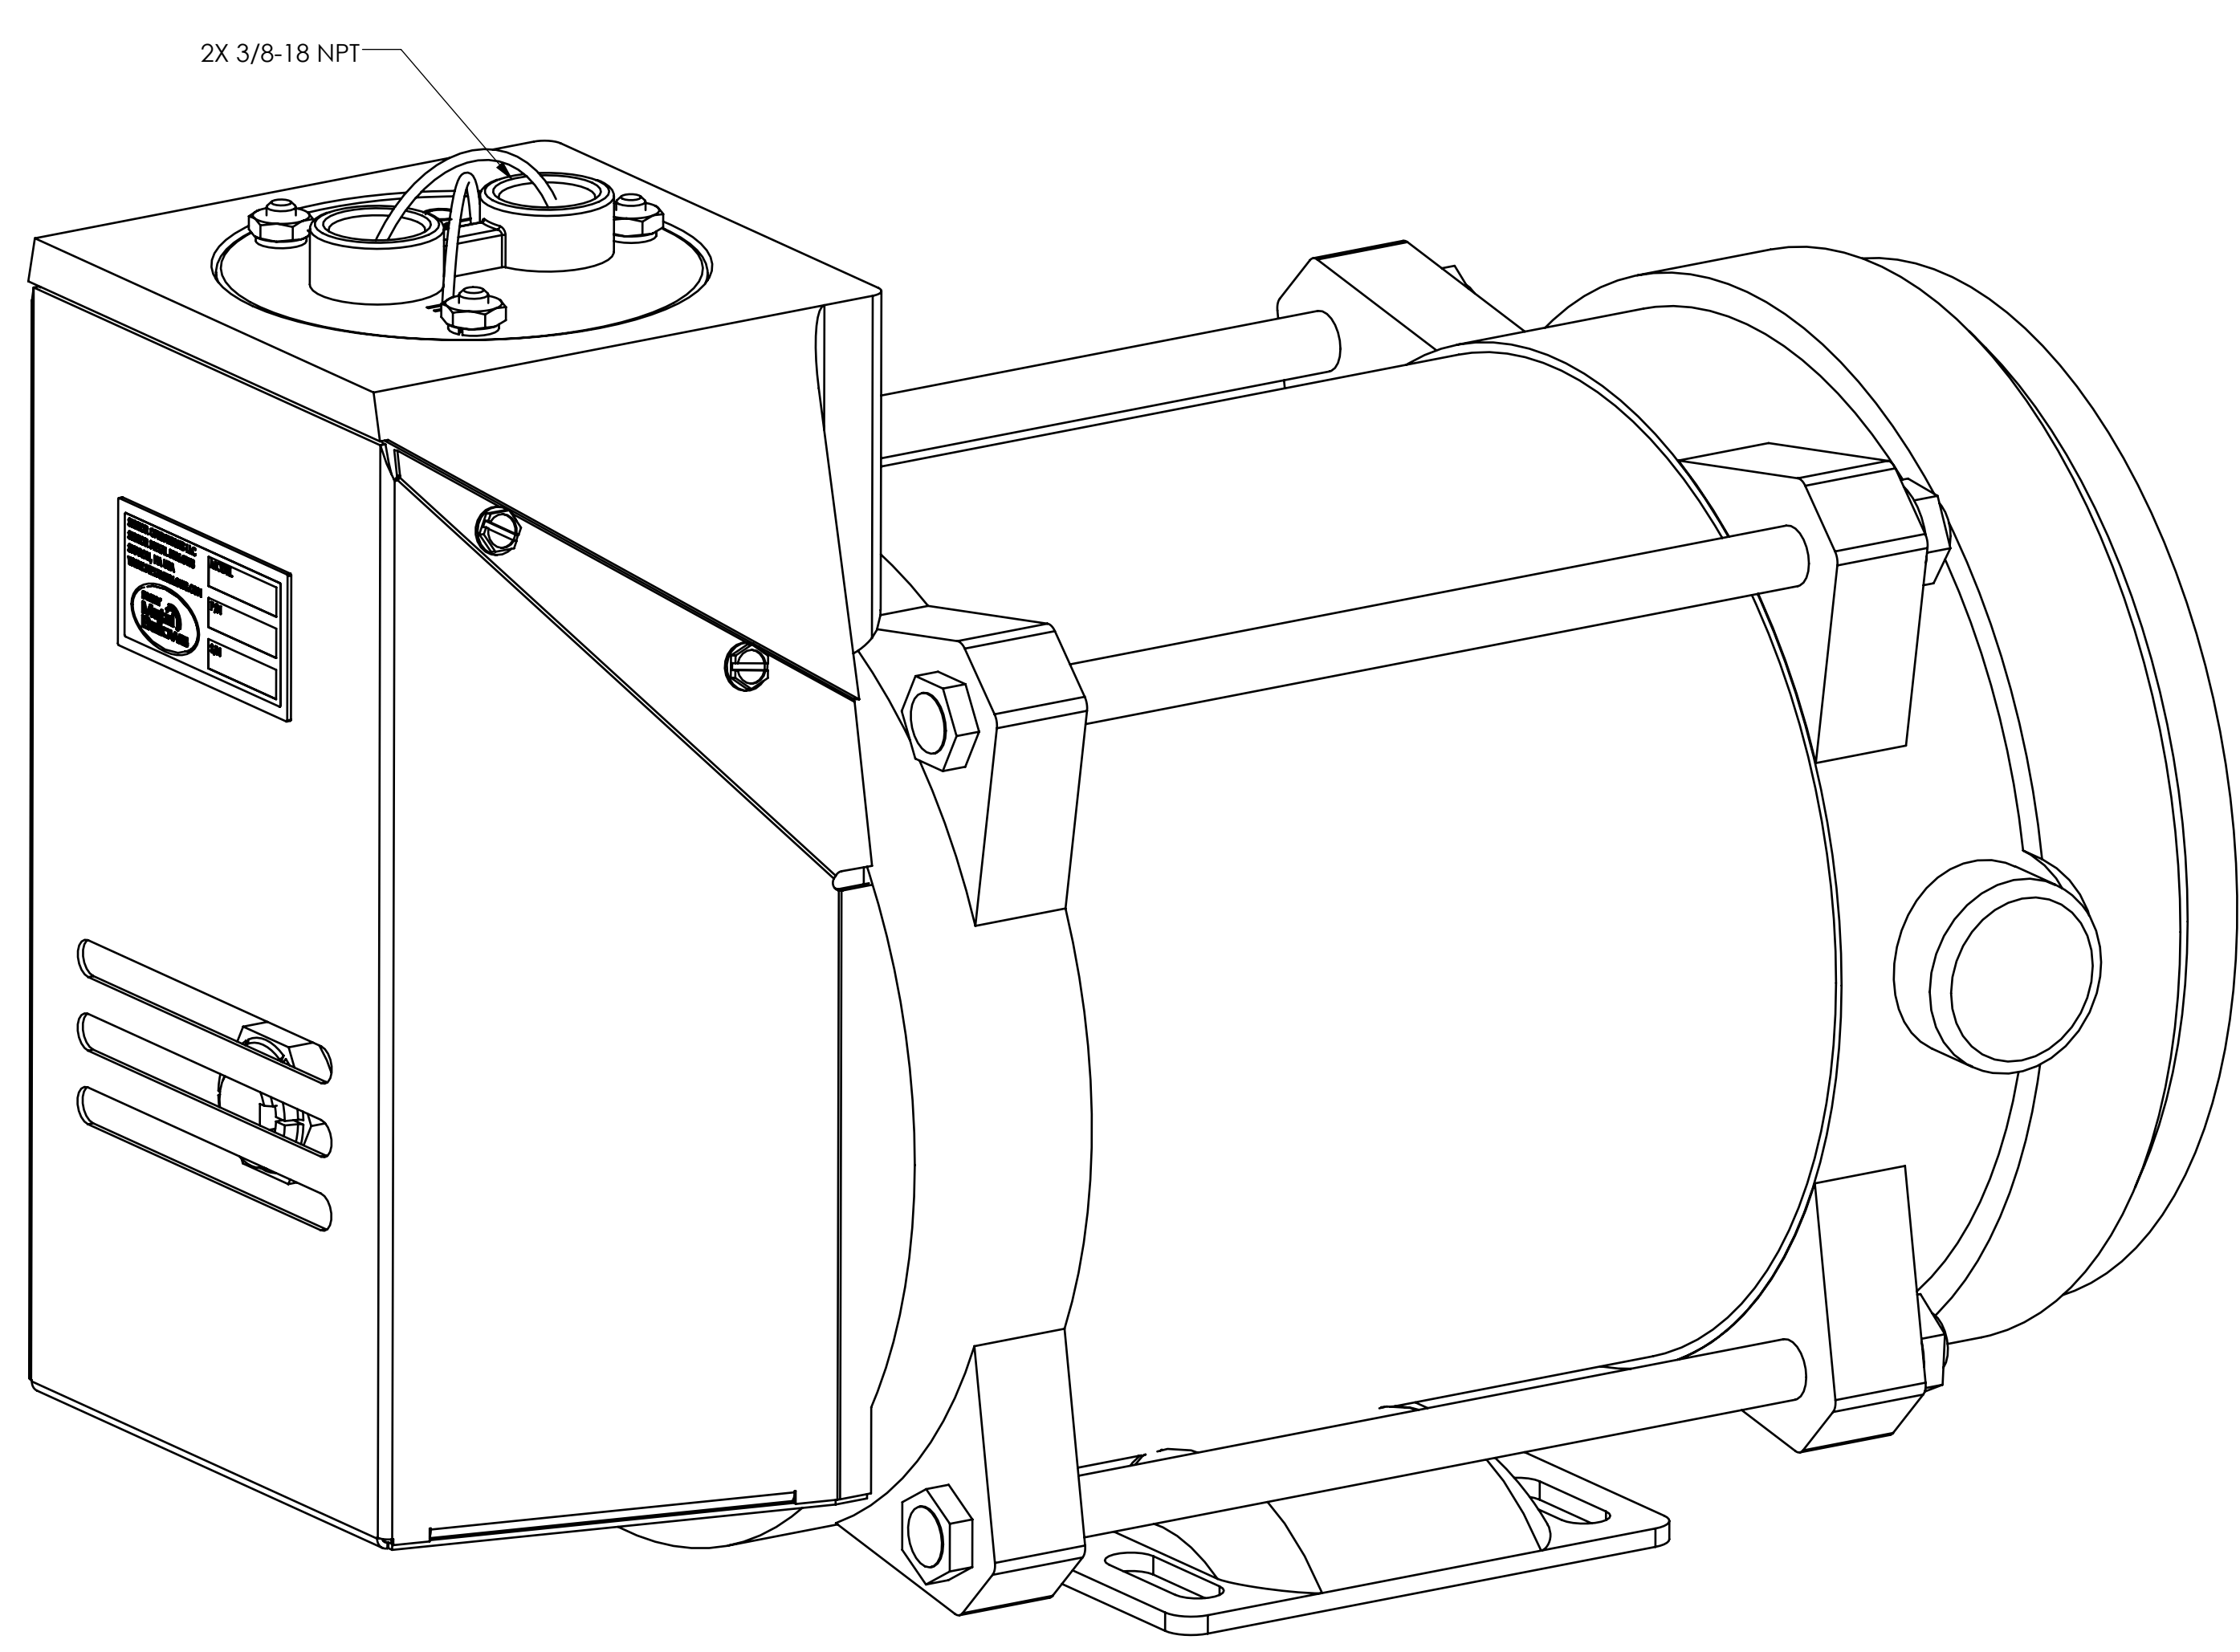

INFORMATION IN THIS DRAWING IS PROVIDED FOR REFERENCE ONLY

		METAL BELLOWS 1075 PROVIDENCE HIGHWAY SHARON, MA 02067
TITLE PUMP ASSY, MB-302 XP SALES DRAWING		
SIZE E	CAGE CODE 07649	MODEL NO. MB-302 XP
SCALE 1:1	REF PART NO. 29678M1	SHEET 1 OF 1